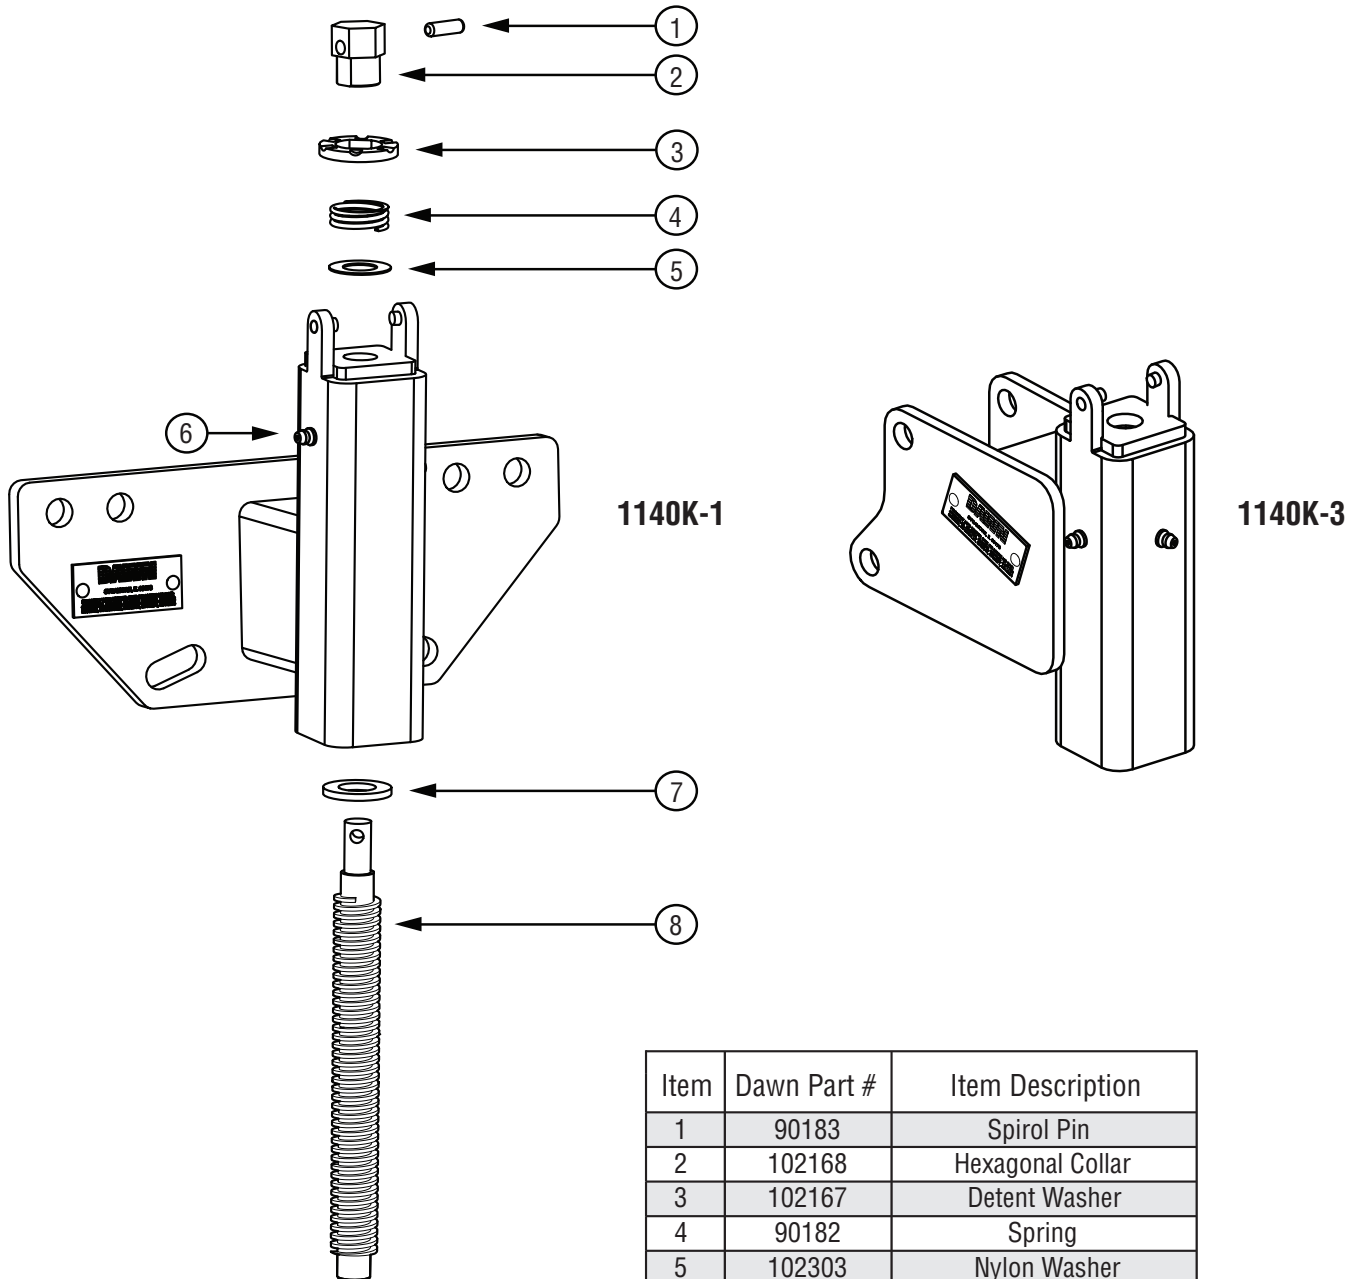

# Dawn Parts

## 1140K Series Trashwheel Mounts

Item	Dawn Part #	Item Description
1	90183	Spirol Pin
2	102168	Hexagonal Collar
3	102167	Detent Washer
4	90182	Spring
5	102303	Nylon Washer
6	9811	Grease Zerk
7	9032	5/8" Washer
8	102170	Acme Screw for Case