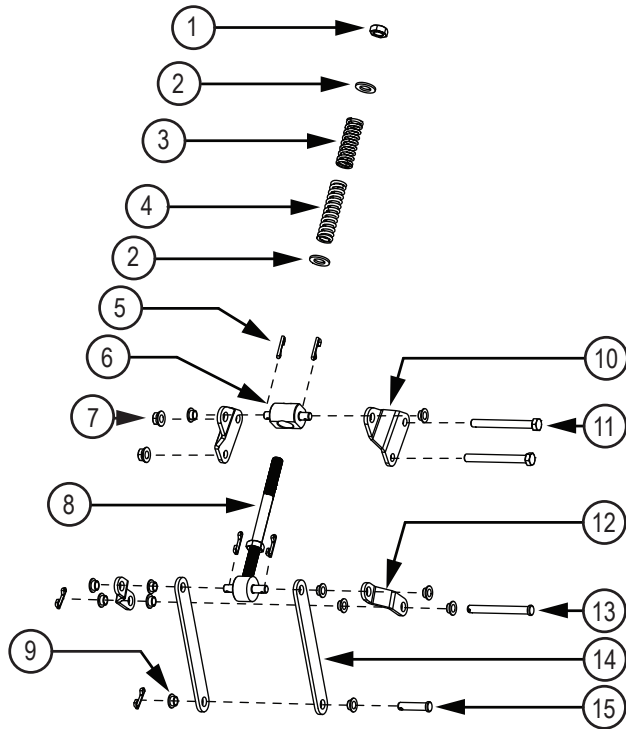

Dawn Parts

300437_2013_11

Dawn Parts Breakdown * 300437R/L Closing Assembly

Item	Dawn Part #	Item Description
1	9177	3/4"-16 Hex Nut
2	9375	3/4" Flat Washer
3	90327	4" Spring
4	90269	5.5" Spring
5	9019	Cotter Pin
6	102422	Pivot Guide
7	9100	3/8"-16 Flange Lock Nut
8	200966	Threaded Rocker Stud
9	90344	3/8" Shoulder Bushing
10	102414	Pivot Guide Plate
11	9370	3/8"-16x3.5" Gr5 Zn HHCS
12	102413	Threaded Pivot Guide Plate
13	90342	3/8"x3.5" Clevis Pin
14	102415	Rocker Arm Plate
15	90336	3/8"x1/5" Clevis Pin
16	300439	Closing Arm Press Assy.
17	200963	Welded Attachment Pin
18	102336	2.25" Nylon Washer
19	90231	30mm Snap Ring
20	9806	Grease Zerk
21	9142	5/8"-11 Gr5 Zn Lock Nut
22	90241	Closing wheel for 6000
23	100183R01	9/16" Zn Bushing
24	102428	Spherical Ended Spacer
25	90299	5/8"11x7" Gr8 Zn HHCS
26	102402M	Angle Adjust Washer
* 27	200979R/L	Closing Wheel Rocker Arm

* RIGHT handed unit pictured

Dawn Parts Breakdown
*** 300494R/L Closing Wheel Assembly**

Item	Dawn Part #	Item Description
* 1	9101	5/8-11x1.5" Gr8 HHCS RH
2	90415	5/8-11x1.5" Gr8 HHCS LH
* 3	102427	Drive Shaft RH
4	102427L	Drive Shaft LH
5	9017	Triple Lip Seal
6	9016	Bearing Cone
7	300480	Hub Press Assembly w/studs
8	102567	Hub Spacer
9	102540F	Curvetine Wheel Forging
10	9028	Tongue Washer
11	9178	Castellated Nut
12	9007_R1	1/2-13 Flange Lock Nut
13	9662	O-Ring
14	102544C	Curvetine Cap
15	9806	Grease Zerk

Item	Dawn Part #	Item Description
16	102449	Attachment Pin
17	90066	O-Ring
18	102450	Tabbed Washer
19	90002	1"-24 Hex Jam Nut
20	90357	Button Head Grease Fitting
21	90362	3/4" Snap Ring
22	102420-R1	3/4"x7.125" Pin
23	9803R1	1/4"x3/4" Pin
24	9324	3/16"x1.5" Zn Cotter Pin
25	9024	3/4" Cassellated Nut
26	9375	3/4" Flat Washer
27	102525	Adjustment Plate
28	102336	Nylon Washer
29	102400M-R2	Parallel Link Forging
30	102526	Closing Arm Attachment Pin