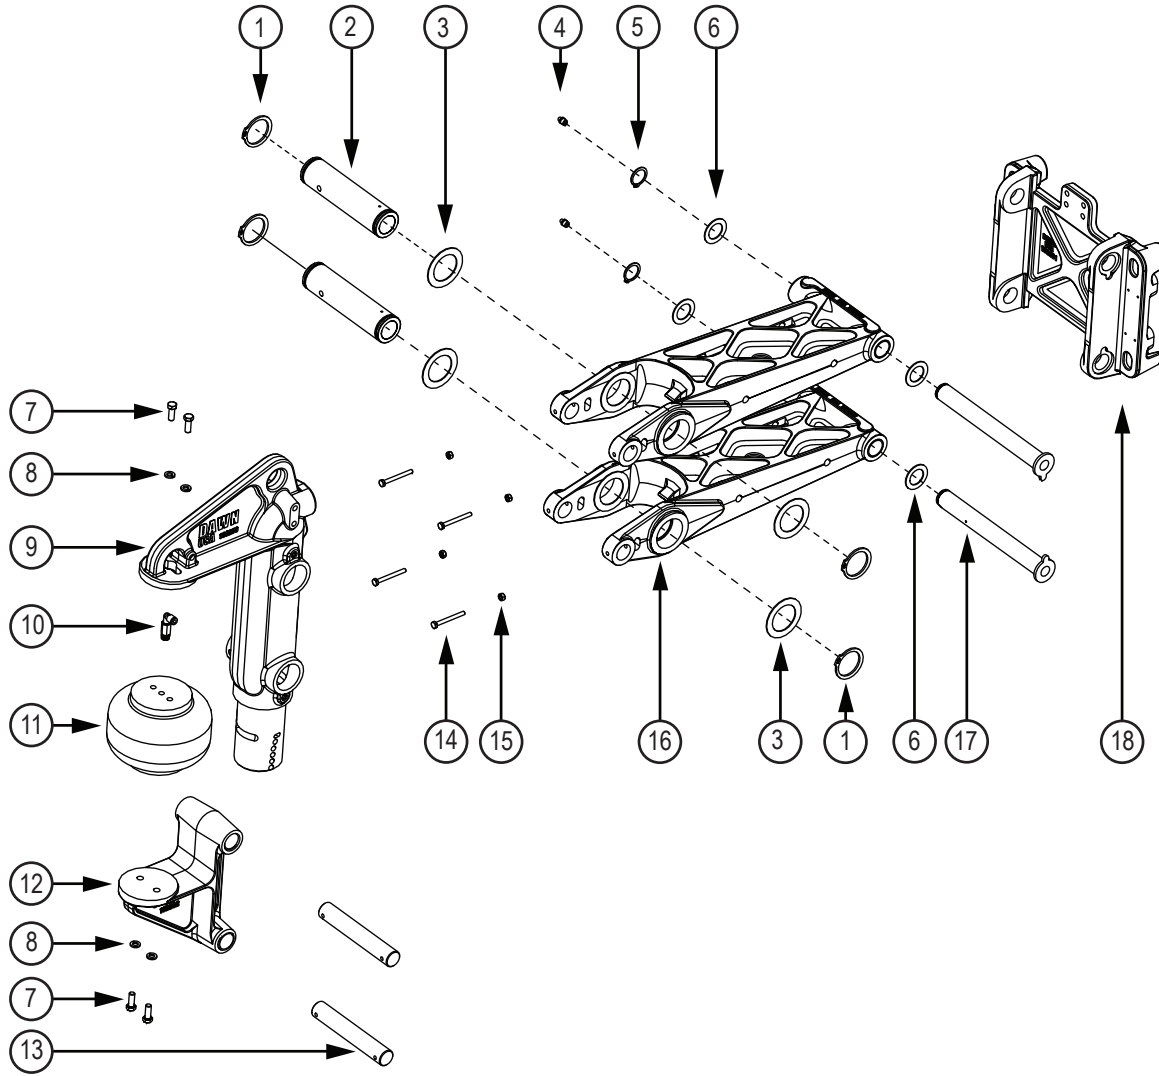

Dawn Parts Breakdown
* 300392R/L_R2 Main Parallel Link Assembly

Item	Dawn Part #	Item Description
1	90230	2" Heavy Duty Snap Ring
* 2	102437R/L	Parallel Link Pivot Pin RH/LH
3	102240	Thrust Washer
4	9806	Grease Zerk
5	90231	30mm Snap Ring
6	102336	2.25" Nylon Washer
7	9345	3/8"-16x1" Gr5 Zn HHCS
8	9146	3/8" Lock Washer
9	102279-M	Airbag Upper Support
10	90386	1/4" Male Elbow
11	90094	Goodyear Airbag
12	300404	Airbag Lower Support Assy.
13	102288	Airbag Lower Support Pin
14	90263	1/4"-20x2.5 Gr8 Zn HHCS
15	9052	1/4"-20 Gr5 Hex Flange Nut
16	300403	Main Parallel Link Press Assy.
17	200926R1	Welded Attachment Pin
18	102281-M	Toolbar Mount Casting

* RIGHT handed unit pictured