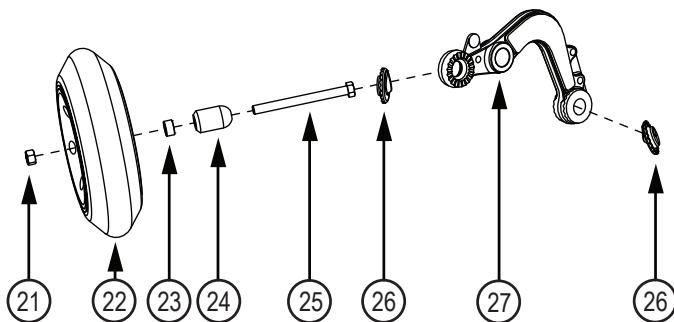

Dawn Parts

6000_2014_2

Dawn Parts Breakdown 6000 (Anhydra) Universal Fertilizer Applicator

Item	Dawn Part #	Item Description	Page
1	300437R/L_R2	Closing System	1
2	300494R/L	Curvetine for 6000	2
3	300436-R1	Medium Parallel Linkage	3
4	400158R	Welded Knife Assembly	4
5	300401R_R2	Opener Assembly	5
6	300392R_R2	Main Parallel Link Assembly	6
7	400145R	Optional Floating Trashwheel	7

Dawn Parts

300437_2013_11

Dawn Parts Breakdown * 300437R/L Closing Assembly

Item	Dawn Part #	Item Description
1	9177	3/4"-16 Hex Nut
2	9375	3/4" Flat Washer
3	90327	4" Spring
4	90269	5.5" Spring
5	9019	Cotter Pin
6	102422	Pivot Guide
7	9100	3/8"-16 Flange Lock Nut
8	200966	Threaded Rocker Stud
9	90344	3/8" Shoulder Bushing
10	102414	Pivot Guide Plate
11	9370	3/8"-16x3.5" Gr5 Zn HHCS
12	102413	Threaded Pivot Guide Plate
13	90342	3/8"x3.5" Clevis Pin
14	102415	Rocker Arm Plate
15	90336	3/8"x1/5" Clevis Pin
16	300439	Closing Arm Press Assy.
17	200963	Welded Attachment Pin
18	102336	2.25" Nylon Washer
19	90231	30mm Snap Ring
20	9806	Grease Zerk
21	9142	5/8"-11 Gr5 Zn Lock Nut
22	90241	Closing wheel for 6000
23	100183R01	9/16" Zn Bushing
24	102428	Spherical Ended Spacer
25	90299	5/8"11x7" Gr8 Zn HHCS
26	102402M	Angle Adjust Washer
* 27	200979R/L	Closing Wheel Rocker Arm

* RIGHT handed unit pictured

Dawn Parts Breakdown
*** 300494R/L Closing Wheel Assembly**

Item	Dawn Part #	Item Description
* 1	9101	5/8-11x1.5" Gr8 HHCS RH
2	90415	5/8-11x1.5" Gr8 HHCS LH
* 3	102427	Drive Shaft RH
4	102427L	Drive Shaft LH
5	9017	Triple Lip Seal
6	9016	Bearing Cone
7	300480	Hub Press Assembly w/studs
8	102567	Hub Spacer
9	102540F	Curvetine Wheel Forging
10	9028	Tongue Washer
11	9178	Castellated Nut
12	9007_R1	1/2-13 Flange Lock Nut
13	9662	O-Ring
14	102544C	Curvetine Cap
15	9806	Grease Zerk