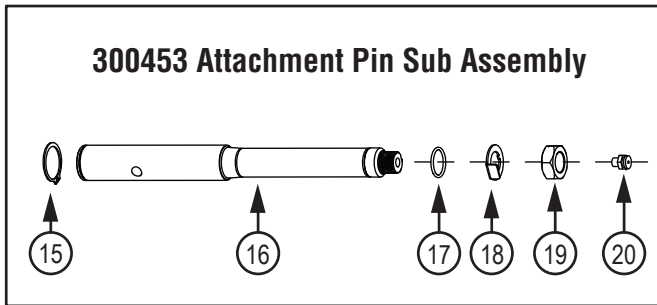

Dawn Parts

300437_2013_11

Dawn Parts Breakdown * 300437R/L Closing Assembly

Item	Dawn Part #	Item Description
1	9177	3/4"-16 Hex Nut
2	9375	3/4" Flat Washer
3	90327	4" Spring
4	90269	5.5" Spring
5	9019	Cotter Pin
6	102422	Pivot Guide
7	9100	3/8"-16 Flange Lock Nut
8	200966	Threaded Rocker Stud
9	90344	3/8" Shoulder Bushing
10	102414	Pivot Guide Plate
11	9370	3/8"-16x3.5" Gr5 Zn HHCS
12	102413	Threaded Pivot Guide Plate
13	90342	3/8"x3.5" Clevis Pin
14	102415	Rocker Arm Plate
15	90336	3/8"x1/5" Clevis Pin
16	300439	Closing Arm Press Assy.
17	200963	Welded Attachment Pin
18	102336	2.25" Nylon Washer
19	90231	30mm Snap Ring
20	9806	Grease Zerk
21	9142	5/8"-11 Gr5 Zn Lock Nut
22	90241	Closing wheel for 6000
23	100183R01	9/16" Zn Bushing
24	102428	Spherical Ended Spacer
25	90299	5/8"11x7" Gr8 Zn HHCS
26	102402M	Angle Adjust Washer
* 27	200979R/L	Closing Wheel Rocker Arm

* RIGHT handed unit pictured

Dawn Parts Breakdown
*** 300494R/L Closing Wheel Assembly**

Item	Dawn Part #	Item Description
* 1	9101	5/8-11x1.5" Gr8 HHCS RH
2	90415	5/8-11x1.5" Gr8 HHCS LH
* 3	102427	Drive Shaft RH
4	102427L	Drive Shaft LH
5	9017	Triple Lip Seal
6	9016	Bearing Cone
7	300480	Hub Press Assembly w/studs
8	102567	Hub Spacer
9	102540F	Curvetine Wheel Forging
10	9028	Tongue Washer
11	9178	Castellated Nut
12	9007_R1	1/2-13 Flange Lock Nut
13	9662	O-Ring
14	102544C	Curvetine Cap
15	9806	Grease Zerk

Item	Dawn Part #	Item Description
16	102449	Attachment Pin
17	90066	O-Ring
18	102450	Tabbed Washer
19	90002	1"-24 Hex Jam Nut
20	90357	Button Head Grease Fitting
21	90362	3/4" Snap Ring
22	102420-R1	3/4"x7.125" Pin
23	9803R1	1/4"x3/4" Pin
24	9324	3/16"x1.5" Zn Cotter Pin
25	9024	3/4" Cassellated Nut
26	9375	3/4" Flat Washer
27	102525	Adjustment Plate
28	102336	Nylon Washer
29	102400M-R2	Parallel Link Forging
30	102526	Closing Arm Attachment Pin