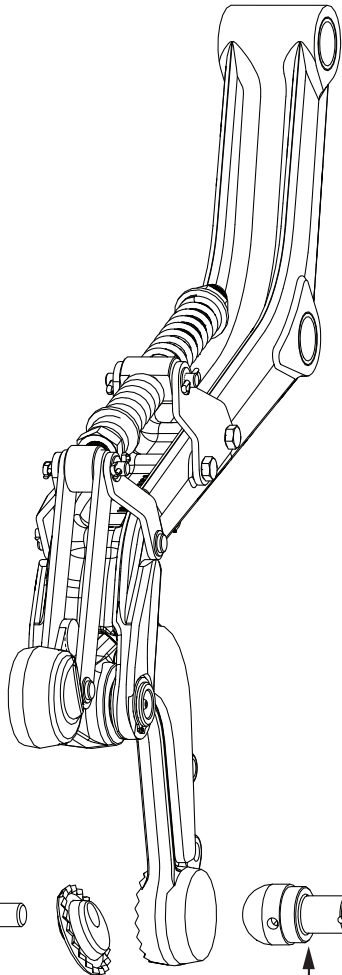

Dawn Parts

300437_2013_11

Dawn Parts Breakdown * 300437R/L Closing Assembly

Item	Dawn Part #	Item Description
1	9177	3/4"-16 Hex Nut
2	9375	3/4" Flat Washer
3	90327	4" Spring
4	90269	5.5" Spring
5	9019	Cotter Pin
6	102422	Pivot Guide
7	9100	3/8"-16 Flange Lock Nut
8	200966	Threaded Rocker Stud
9	90344	3/8" Shoulder Bushing
10	102414	Pivot Guide Plate
11	9370	3/8"-16x3.5" Gr5 Zn HHCS
12	102413	Threaded Pivot Guide Plate
13	90342	3/8"x3.5" Clevis Pin
14	102415	Rocker Arm Plate
15	90336	3/8"x1/5" Clevis Pin
16	300439	Closing Arm Press Assy.
17	200963	Welded Attachment Pin
18	102336	2.25" Nylon Washer
19	90231	30mm Snap Ring
20	9806	Grease Zerk
21	9142	5/8"-11 Gr5 Zn Lock Nut
22	90241	Closing wheel for 6000
23	100183R01	9/16" Zn Bushing
24	102428	Spherical Ended Spacer
25	90299	5/8"11x7" Gr8 Zn HHCS
26	102402M	Angle Adjust Washer
* 27	200979R/L	Closing Wheel Rocker Arm

* RIGHT handed unit pictured

Dawn Parts Breakdown
*** 300494R/L Closing Wheel Assembly**

Item	Dawn Part #	Item Description
* 1	9101	5/8-11x1.5" Gr8 HHCS RH
2	90415	5/8-11x1.5" Gr8 HHCS LH
* 3	102427	Drive Shaft RH
4	102427L	Drive Shaft LH
5	9017	Triple Lip Seal
6	9016	Bearing Cone
7	300480	Hub Press Assembly w/studs
8	102567	Hub Spacer
9	102540F	Curvetine Wheel Forging
10	9028	Tongue Washer
11	9178	Castellated Nut
12	9007_R1	1/2-13 Flange Lock Nut
13	9662	O-Ring
14	102544C	Curvetine Cap
15	9806	Grease Zerk

Item	Dawn Part #	Item Description
16	102449	Attachment Pin
17	90066	O-Ring
18	102450	Tabbed Washer
19	90002	1"-24 Hex Jam Nut
20	90357	Button Head Grease Fitting
21	90362	3/4" Snap Ring
22	102420-R1	3/4"x7.125" Pin
23	9803R1	1/4"x3/4" Pin
24	9324	3/16"x1.5" Zn Cotter Pin
25	9024	3/4" Cassellated Nut
26	9375	3/4" Flat Washer
27	102525	Adjustment Plate
28	102336	Nylon Washer
29	102400M-R2	Parallel Link Forging
30	102526	Closing Arm Attachment Pin