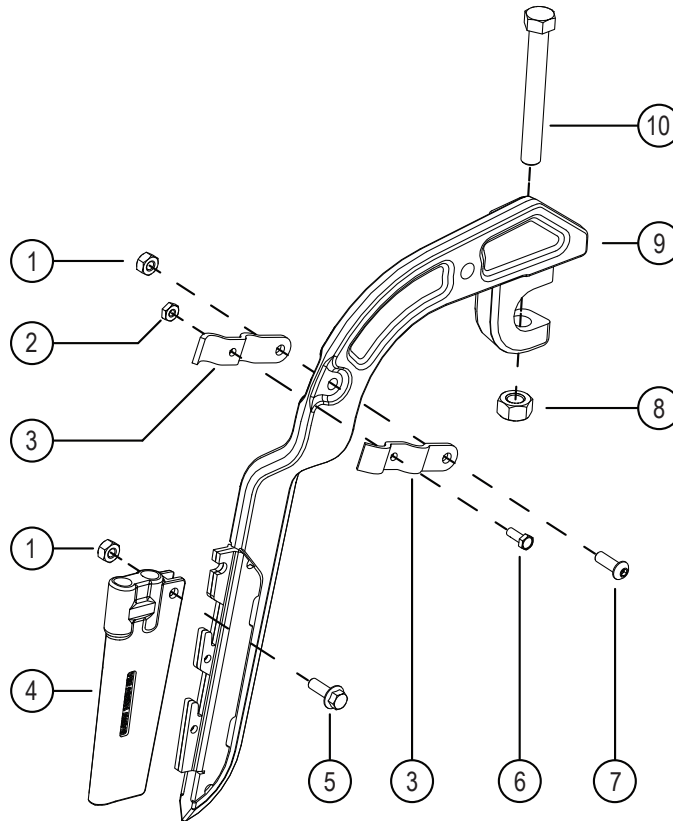

* RIGHT handed unit pictured

**Dawn Parts Breakdown
300436_R1 Medium Linkage for 6000
& 300453 Attachment Pins**

Item	Dawn Part #	Item Description
1	90255	1/2"x2" Detent Pin
2	102426	Travel Stop Lockup Pin
3	90329	1/2"x2 Coiled Pin
4	102425	Travel Stop Lockup Bar
5	102392M	Airbag Support Upper
6	90387	1/8" NPT Male Elbow
7	9177	3/4-16 Hex Jam Nut
8	90131	Goodyear Air Spring
9	102451	3/4" ID Spacer Bushing
10	90084_R2	Filament Wound Bushing
11	102419M	Airbag Support Lower
12	9807	1/2"-13x2" Gr5 Zn HHCS
13	90331	Thrust Washer
14	9141	5/8 Flat Washer
15	90328	1.625" Snap Ring

Item	Dawn Part #	Item Description
16	102449	Attachment Pin
17	90066	O-Ring
18	102450	Tabbed Washer
19	90002	1"-24 Hex Jam Nut
20	90357	Button Head Grease Fitting
21	90362	3/4" Snap Ring
22	102420-R1	3/4"x7.125" Pin
23	9803R1	1/4"x3/4" Pin
24	9324	3/16"x1.5" Zn Cotter Pin
25	9024	3/4" Cassellated Nut
26	9375	3/4" Flat Washer
27	102525	Adjustment Plate
28	102336	Nylon Washer
29	102400M-R2	Parallel Link Forging
30	102526	Closing Arm Attachment Pin

300436-R1&300453_2013_12

Dawn Parts

Dawn Parts

200995_2013_11

Dawn Parts Breakdown * 200995R/L Injector Knife

Item	Dawn Part #	Item Description
1	9052	1/4"-20 Gr5 HFLN
2	90360	10-24 Nyloc Zn
3	102431	Hose Organizer Tab
4	102534	Injector Knife Casting
5	9514	1/4"-20x3/4" Fl Lk HHCS
6	90359	10-24x1/2" Zn HHCS
7	90361	1/2"-20x3/4" Zn BHCS
8	90370	7/16"-14 Top Lock Nut
* 9	200995R/L	Injector Knife Weldment
10	90369	7/16"-14x3.5" Gr8 Zn HHCS

* RIGHT handed unit pictured

Dawn Parts Breakdown * 300401R/L_R2 Opener Assembly

Item	Dawn Part #	Item Description
1	90002	1.25" Hex Nut
2	90266	3/8"x2" Spirol Pin
3	90260	1/2"x3" Spirol Pin
4	102283-M	Gauge Wheel Arm
5	300386	Gauge Wheel & Hub
6	9911_R1	1/2"-13x1.25" Gr5 Plow Bolt
7	90204	20" Single Bevel Coulter
8	102284-F	Coulter Spindle Forging
9	9007-R1	1/2"-13 Flange Lock Nut
10	90213	Triple Lip Seal for Spindle
11	90212	Tapered Bearing Cone 1.5" ID
12	9148	3/4"-10x2" Gr5 HHCS