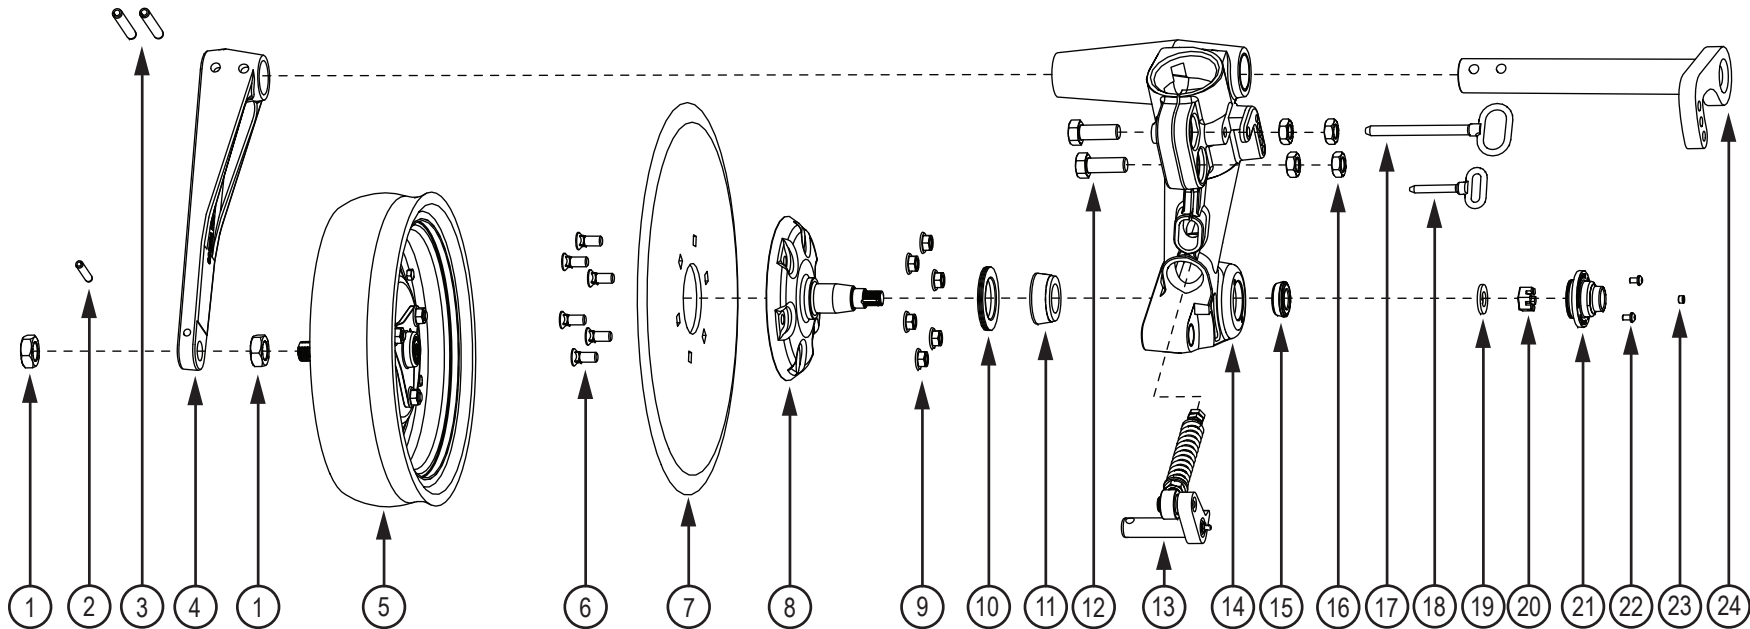

Dawn Parts Breakdown * 300401R/L_R2 Opener Assembly

Item	Dawn Part #	Item Description
1	90002	1.25" Hex Nut
2	90266	3/8"x2" Spirol Pin
3	90260	1/2"x3" Spirol Pin
4	102283-M	Gauge Wheel Arm
5	300386	Gauge Wheel & Hub
6	9911_R1	1/2"-13x1.25" Gr5 Plow Bolt
7	90204	20" Single Bevel Coulter
8	102284-F	Coulter Spindle Forging
9	9007-R1	1/2"-13 Flange Lock Nut
10	90213	Triple Lip Seal for Spindle
11	90212	Tapered Bearing Cone 1.5" ID
12	9148	3/4"-10x2" Gr5 HHCS

Item	Dawn Part #	Item Description
13	300391	Knife Rocker Assy
* 14	300405R/L-R2	Casting Press Assy L/R
15	9016	Tapered Bearing Cone 1" ID
16	9149	3/4"-10 Gr5 Jam Nut
17	90278	1/2"x5" Depth Adj. Pin
18	90256	3/8"x3" Pitch Adj. Pin
19	9028	Tongue Washer
20	9024	3/4" Cassellated Nut
21	101315 R02	Round Grease Cap Supercap
22	9880R01	1/4"-20x5/8" SS BHCS
23	9785/9806	Pipe Plug/Grease Zerk
* 24	200949R/L	Gauge Wheel Depth Arm

* RIGHT handed unit pictured