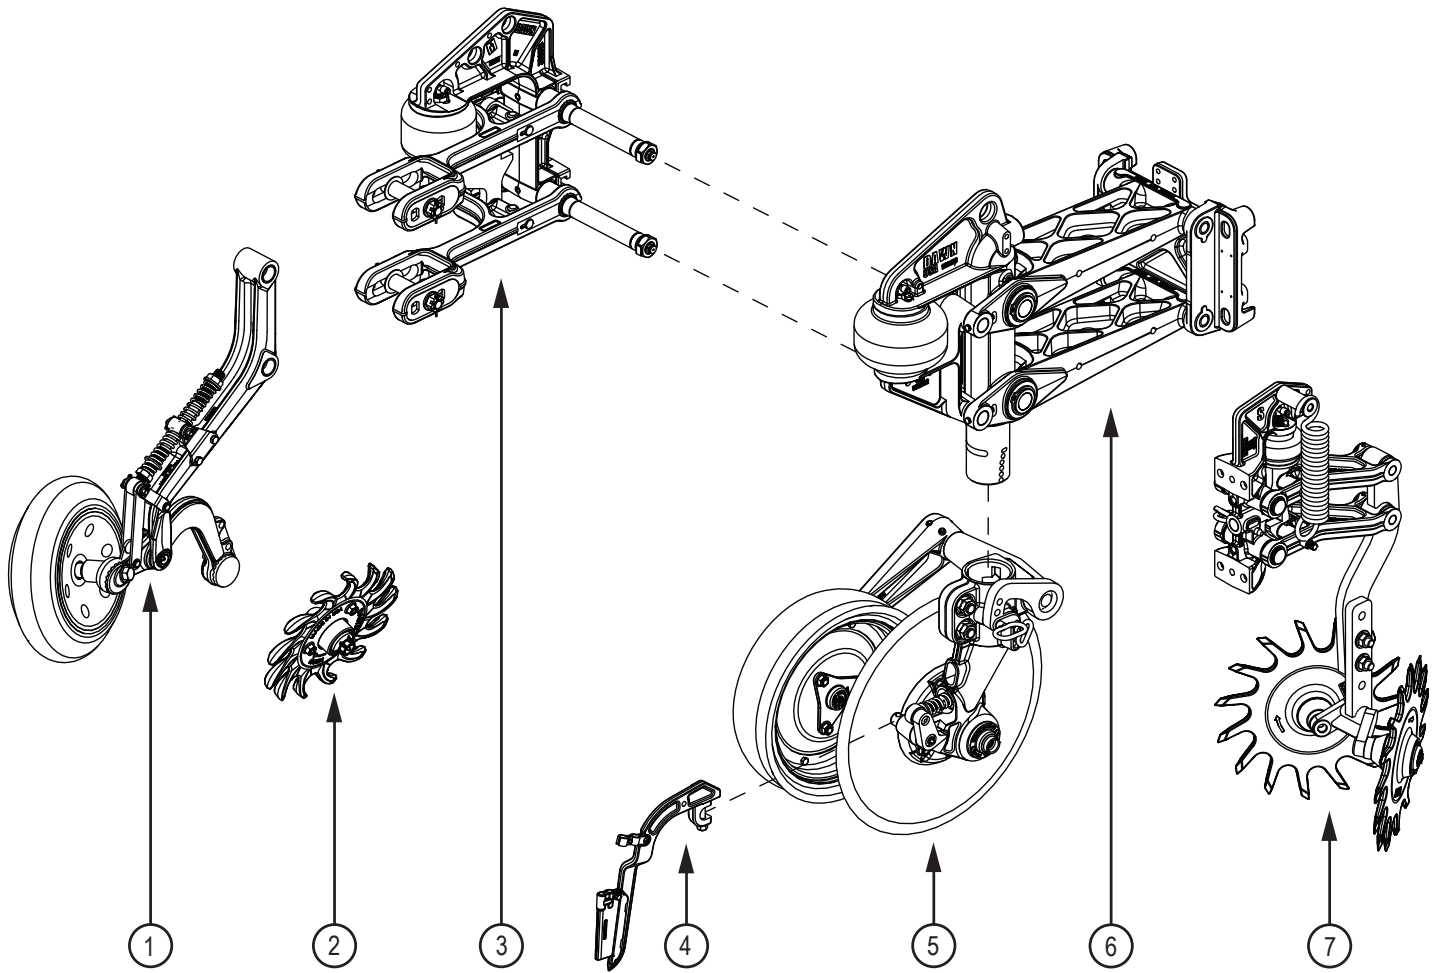

Dawn Parts

6000_2014_2

Dawn Parts Breakdown 6000 (Anhydra) Universal Fertilizer Applicator

Item	Dawn Part #	Item Description	Page
1	300437R/L_R2	Closing System	1
2	300494R/L	Curvetine for 6000	2
3	300436-R1	Medium Parallel Linkage	3
4	400158R	Welded Knife Assembly	4
5	300401R_R2	Opener Assembly	5
6	300392R_R2	Main Parallel Link Assembly	6
7	400145R	Optional Floating Trashwheel	7

Dawn Parts

300437_2013_11

Dawn Parts Breakdown * 300437R/L Closing Assembly

Item	Dawn Part #	Item Description
1	9177	3/4"-16 Hex Nut
2	9375	3/4" Flat Washer
3	90327	4" Spring
4	90269	5.5" Spring
5	9019	Cotter Pin
6	102422	Pivot Guide
7	9100	3/8"-16 Flange Lock Nut
8	200966	Threaded Rocker Stud
9	90344	3/8" Shoulder Bushing
10	102414	Pivot Guide Plate
11	9370	3/8"-16x3.5" Gr5 Zn HHCS
12	102413	Threaded Pivot Guide Plate
13	90342	3/8"x3.5" Clevis Pin
14	102415	Rocker Arm Plate
15	90336	3/8"x1/5" Clevis Pin
16	300439	Closing Arm Press Assy.
17	200963	Welded Attachment Pin
18	102336	2.25" Nylon Washer
19	90231	30mm Snap Ring
20	9806	Grease Zerk
21	9142	5/8"-11 Gr5 Zn Lock Nut
22	90241	Closing wheel for 6000
23	100183R01	9/16" Zn Bushing
24	102428	Spherical Ended Spacer
25	90299	5/8"11x7" Gr8 Zn HHCS
26	102402M	Angle Adjust Washer
* 27	200979R/L	Closing Wheel Rocker Arm

* RIGHT handed unit pictured

Dawn Parts Breakdown
*** 300494R/L Closing Wheel Assembly**

Item	Dawn Part #	Item Description
* 1	9101	5/8-11x1.5" Gr8 HHCS RH
2	90415	5/8-11x1.5" Gr8 HHCS LH
* 3	102427	Drive Shaft RH
4	102427L	Drive Shaft LH
5	9017	Triple Lip Seal
6	9016	Bearing Cone
7	300480	Hub Press Assembly w/studs
8	102567	Hub Spacer
9	102540F	Curvetine Wheel Forging
10	9028	Tongue Washer
11	9178	Castellated Nut
12	9007_R1	1/2-13 Flange Lock Nut
13	9662	O-Ring
14	102544C	Curvetine Cap
15	9806	Grease Zerk