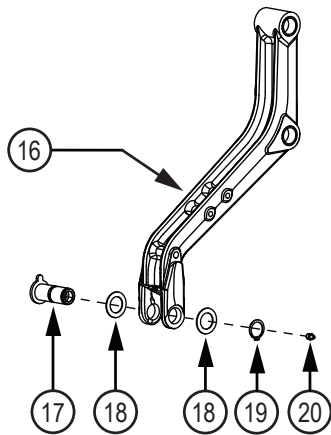

Dawn Parts

300437_2013_11

Dawn Parts Breakdown * 300437R/L Closing Assembly

Item	Dawn Part #	Item Description
1	9177	3/4"-16 Hex Nut
2	9375	3/4" Flat Washer
3	90327	4" Spring
4	90269	5.5" Spring
5	9019	Cotter Pin
6	102422	Pivot Guide
7	9100	3/8"-16 Flange Lock Nut
8	200966	Threaded Rocker Stud
9	90344	3/8" Shoulder Bushing
10	102414	Pivot Guide Plate
11	9370	3/8"-16x3.5" Gr5 Zn HHCS
12	102413	Threaded Pivot Guide Plate
13	90342	3/8"x3.5" Clevis Pin
14	102415	Rocker Arm Plate
15	90336	3/8"x1/5" Clevis Pin
16	300439	Closing Arm Press Assy.
17	200963	Welded Attachment Pin
18	102336	2.25" Nylon Washer
19	90231	30mm Snap Ring
20	9806	Grease Zerk
21	9142	5/8"-11 Gr5 Zn Lock Nut
22	90241	Closing wheel for 6000
23	100183R01	9/16" Zn Bushing
24	102428	Spherical Ended Spacer
25	90299	5/8"11x7" Gr8 Zn HHCS
26	102402M	Angle Adjust Washer
* 27	200979R/L	Closing Wheel Rocker Arm

* RIGHT handed unit pictured

Dawn Parts Breakdown
*** 300494R/L Closing Wheel Assembly**

Item	Dawn Part #	Item Description
* 1	9101	5/8-11x1.5" Gr8 HHCS RH
2	90415	5/8-11x1.5" Gr8 HHCS LH
* 3	102427	Drive Shaft RH
4	102427L	Drive Shaft LH
5	9017	Triple Lip Seal
6	9016	Bearing Cone
7	300480	Hub Press Assembly w/studs
8	102567	Hub Spacer
9	102540F	Curvetine Wheel Forging
10	9028	Tongue Washer
11	9178	Castellated Nut
12	9007_R1	1/2-13 Flange Lock Nut
13	9662	O-Ring
14	102544C	Curvetine Cap
15	9806	Grease Zerk

* RIGHT handed unit pictured

Dawn Parts Breakdown * 300401R/L_R2 Opener Assembly

Item	Dawn Part #	Item Description
1	90002	1.25" Hex Nut
2	90266	3/8"x2" Spirol Pin
3	90260	1/2"x3" Spirol Pin
4	102283-M	Gauge Wheel Arm
5	300386	Gauge Wheel & Hub
6	9911_R1	1/2"-13x1.25" Gr5 Plow Bolt
7	90204	20" Single Bevel Coulter
8	102284-F	Coulter Spindle Forging
9	9007-R1	1/2"-13 Flange Lock Nut
10	90213	Triple Lip Seal for Spindle
11	90212	Tapered Bearing Cone 1.5" ID
12	9148	3/4"-10x2" Gr5 HHCS