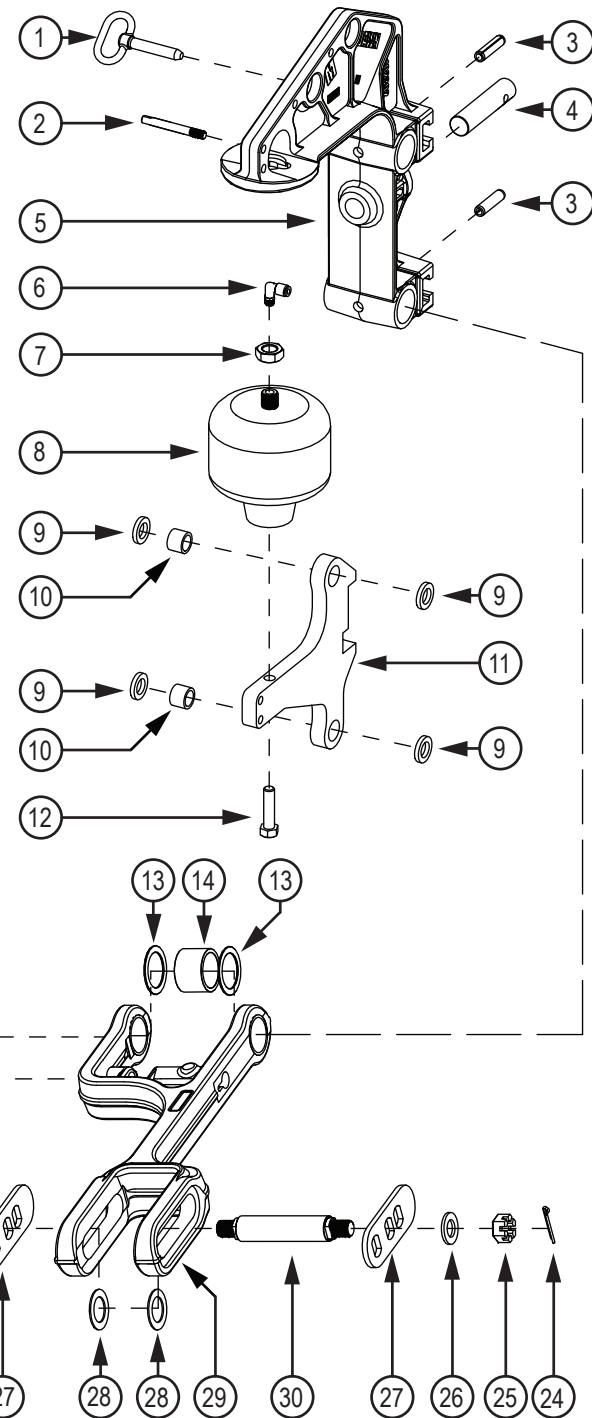

Dawn Parts

300437_2013_11

Dawn Parts Breakdown * 300437R/L Closing Assembly

Item	Dawn Part #	Item Description
1	9177	3/4"-16 Hex Nut
2	9375	3/4" Flat Washer
3	90327	4" Spring
4	90269	5.5" Spring
5	9019	Cotter Pin
6	102422	Pivot Guide
7	9100	3/8"-16 Flange Lock Nut
8	200966	Threaded Rocker Stud
9	90344	3/8" Shoulder Bushing
10	102414	Pivot Guide Plate
11	9370	3/8"-16x3.5" Gr5 Zn HHCS
12	102413	Threaded Pivot Guide Plate
13	90342	3/8"x3.5" Clevis Pin
14	102415	Rocker Arm Plate
15	90336	3/8"x1/5" Clevis Pin
16	300439	Closing Arm Press Assy.
17	200963	Welded Attachment Pin
18	102336	2.25" Nylon Washer
19	90231	30mm Snap Ring
20	9806	Grease Zerk
21	9142	5/8"-11 Gr5 Zn Lock Nut
22	90241	Closing wheel for 6000
23	100183R01	9/16" Zn Bushing
24	102428	Spherical Ended Spacer
25	90299	5/8"11x7" Gr8 Zn HHCS
26	102402M	Angle Adjust Washer
* 27	200979R/L	Closing Wheel Rocker Arm

* RIGHT handed unit pictured

Dawn Parts Breakdown
*** 300494R/L Closing Wheel Assembly**

Item	Dawn Part #	Item Description
* 1	9101	5/8-11x1.5" Gr8 HHCS RH
2	90415	5/8-11x1.5" Gr8 HHCS LH
* 3	102427	Drive Shaft RH
4	102427L	Drive Shaft LH
5	9017	Triple Lip Seal
6	9016	Bearing Cone
7	300480	Hub Press Assembly w/studs
8	102567	Hub Spacer
9	102540F	Curvetine Wheel Forging
10	9028	Tongue Washer
11	9178	Castellated Nut
12	9007_R1	1/2-13 Flange Lock Nut
13	9662	O-Ring
14	102544C	Curvetine Cap
15	9806	Grease Zerk

Item	Dawn Part #	Item Description
16	102449	Attachment Pin
17	90066	O-Ring
18	102450	Tabbed Washer
19	90002	1"-24 Hex Jam Nut
20	90357	Button Head Grease Fitting
21	90362	3/4" Snap Ring
22	102420-R1	3/4"x7.125" Pin
23	9803R1	1/4"x3/4" Pin
24	9324	3/16"x1.5" Zn Cotter Pin
25	9024	3/4" Cassellated Nut
26	9375	3/4" Flat Washer
27	102525	Adjustment Plate
28	102336	Nylon Washer
29	102400M-R2	Parallel Link Forging
30	102526	Closing Arm Attachment Pin