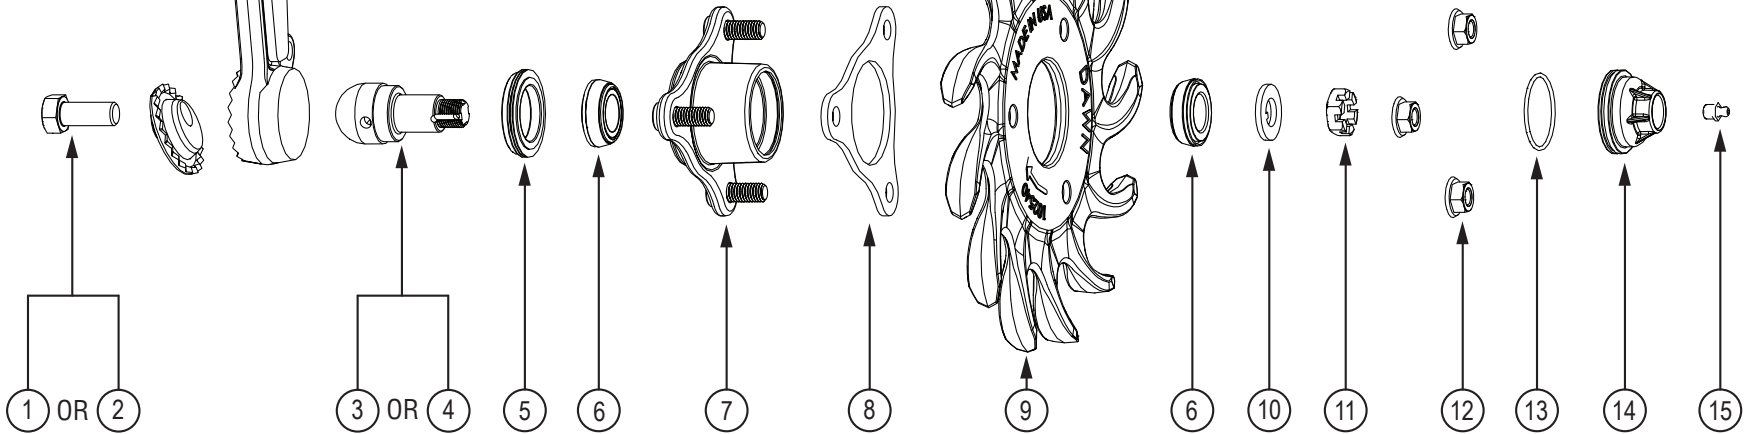

Dawn Parts

300437_2013_11

Dawn Parts Breakdown * 300437R/L Closing Assembly

Item	Dawn Part #	Item Description
1	9177	3/4"-16 Hex Nut
2	9375	3/4" Flat Washer
3	90327	4" Spring
4	90269	5.5" Spring
5	9019	Cotter Pin
6	102422	Pivot Guide
7	9100	3/8"-16 Flange Lock Nut
8	200966	Threaded Rocker Stud
9	90344	3/8" Shoulder Bushing
10	102414	Pivot Guide Plate
11	9370	3/8"-16x3.5" Gr5 Zn HHCS
12	102413	Threaded Pivot Guide Plate
13	90342	3/8"x3.5" Clevis Pin
14	102415	Rocker Arm Plate
15	90336	3/8"x1/5" Clevis Pin
16	300439	Closing Arm Press Assy.
17	200963	Welded Attachment Pin
18	102336	2.25" Nylon Washer
19	90231	30mm Snap Ring
20	9806	Grease Zerk
21	9142	5/8"-11 Gr5 Zn Lock Nut
22	90241	Closing wheel for 6000
23	100183R01	9/16" Zn Bushing
24	102428	Spherical Ended Spacer
25	90299	5/8"11x7" Gr8 Zn HHCS
26	102402M	Angle Adjust Washer
* 27	200979R/L	Closing Wheel Rocker Arm

* RIGHT handed unit pictured

Dawn Parts Breakdown
*** 300494R/L Closing Wheel Assembly**

Item	Dawn Part #	Item Description
* 1	9101	5/8-11x1.5" Gr8 HHCS RH
2	90415	5/8-11x1.5" Gr8 HHCS LH
* 3	102427	Drive Shaft RH
4	102427L	Drive Shaft LH
5	9017	Triple Lip Seal
6	9016	Bearing Cone
7	300480	Hub Press Assembly w/studs
8	102567	Hub Spacer
9	102540F	Curvetine Wheel Forging
10	9028	Tongue Washer
11	9178	Castellated Nut
12	9007_R1	1/2-13 Flange Lock Nut
13	9662	O-Ring
14	102544C	Curvetine Cap
15	9806	Grease Zerk

Item	Dawn Part #	Item Description
16	102449	Attachment Pin
17	90066	O-Ring
18	102450	Tabbed Washer
19	90002	1"-24 Hex Jam Nut
20	90357	Button Head Grease Fitting
21	90362	3/4" Snap Ring
22	102420-R1	3/4"x7.125" Pin
23	9803R1	1/4"x3/4" Pin
24	9324	3/16"x1.5" Zn Cotter Pin
25	9024	3/4" Cassellated Nut
26	9375	3/4" Flat Washer
27	102525	Adjustment Plate
28	102336	Nylon Washer
29	102400M-R2	Parallel Link Forging
30	102526	Closing Arm Attachment Pin