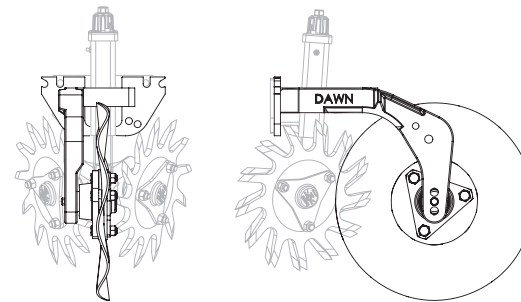

1500 Add-On Coultter Combination Unit

for use on planters already equipped with Trashwheel® Row Cleaners

Creates either 1572 or 2003 unit using existing Trashwheels® with this modular design.