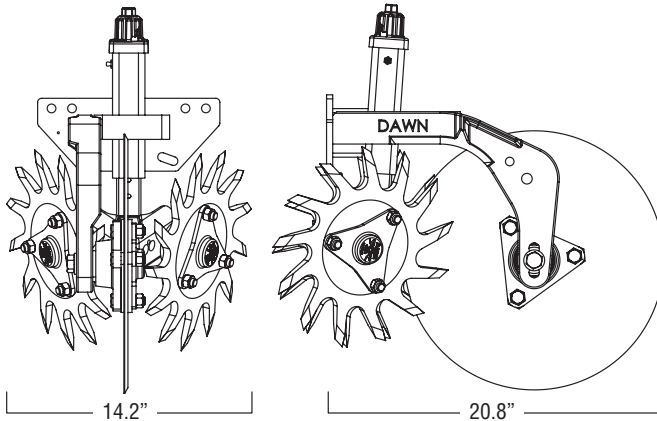

**2003**  
 with 14" Trashwheel<sup>®</sup>  
 for no-till planting on  
 narrow rows

**1500**  
 Modular coulters lets you  
 turn basic Trashwheels<sup>®</sup>  
 into a 1572.

| Model #  | Description  |
|----------|--|
| 1572 R/L | TRASHWHEELS <sup>®</sup> ROW CLEANER & COULTER COMBINATION<br>Cleans full width path for gauge wheels while cutting tough residue. |
| 2003 R/L | TRASHWHEELS <sup>®</sup> ROW CLEANER & COULTER COMBINATION<br>Useful when clearance gets tight down to 15" centers.                |
| 1520     | BASIC NO-TILL COULTER<br>Stand alone coulters cuts through heavy residue.  |
| 1500 R/L | MODULAR "ADD-ON" COULTER<br>Use as stand-alone no-till coulters, or add Dawn Trashwheels for sturdy no-till coulters combination.  |

- Patented design shears away trash and soil even in heavy residue conditions for self-cleaning action that resists plugging and buildup.
- Narrow row configurations available
- Forged hubs run on **TIMKEN**<sup>®</sup> roller bearings.
- Grease-to-purge design means no over-greasing and easy cleaning.
- Trashwheels<sup>®</sup> guaranteed against bending or breaking

## 1572 Coultter / Trashwheel® Combination Unit

for use on wide row spacing

Designed to slice through dense, fibrous residue, then sweep trash and clods clear from the path of the planter unit gauge wheels.