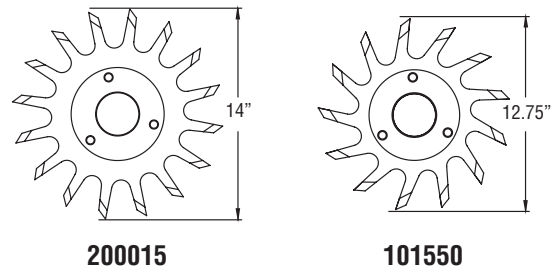

Trashwheel® Options