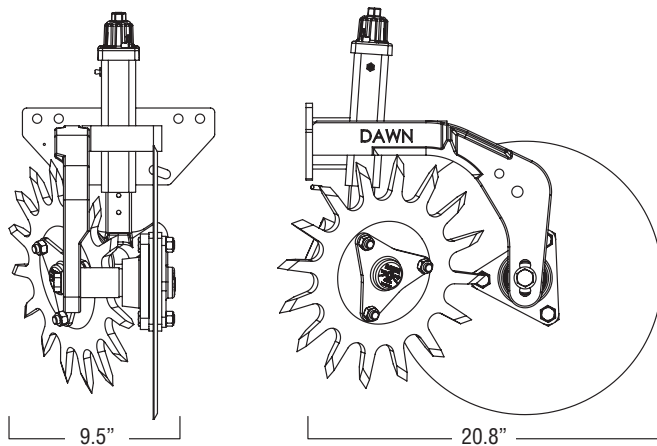

2003 Coultter / Trashwheel® Combination Unit

for use on row spacings of 15" - 22"

Offset coultter cuts trash, allowing for the effective performance of single wheel, for narrow row spacings.