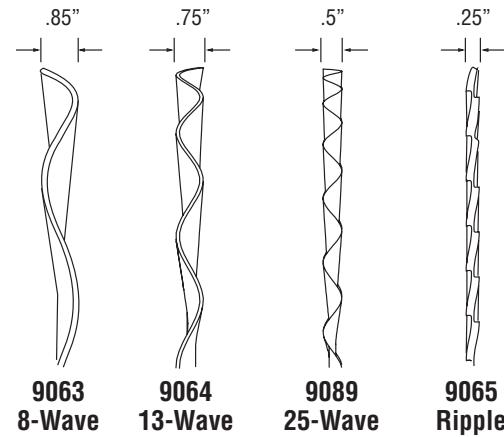

Coultter Options